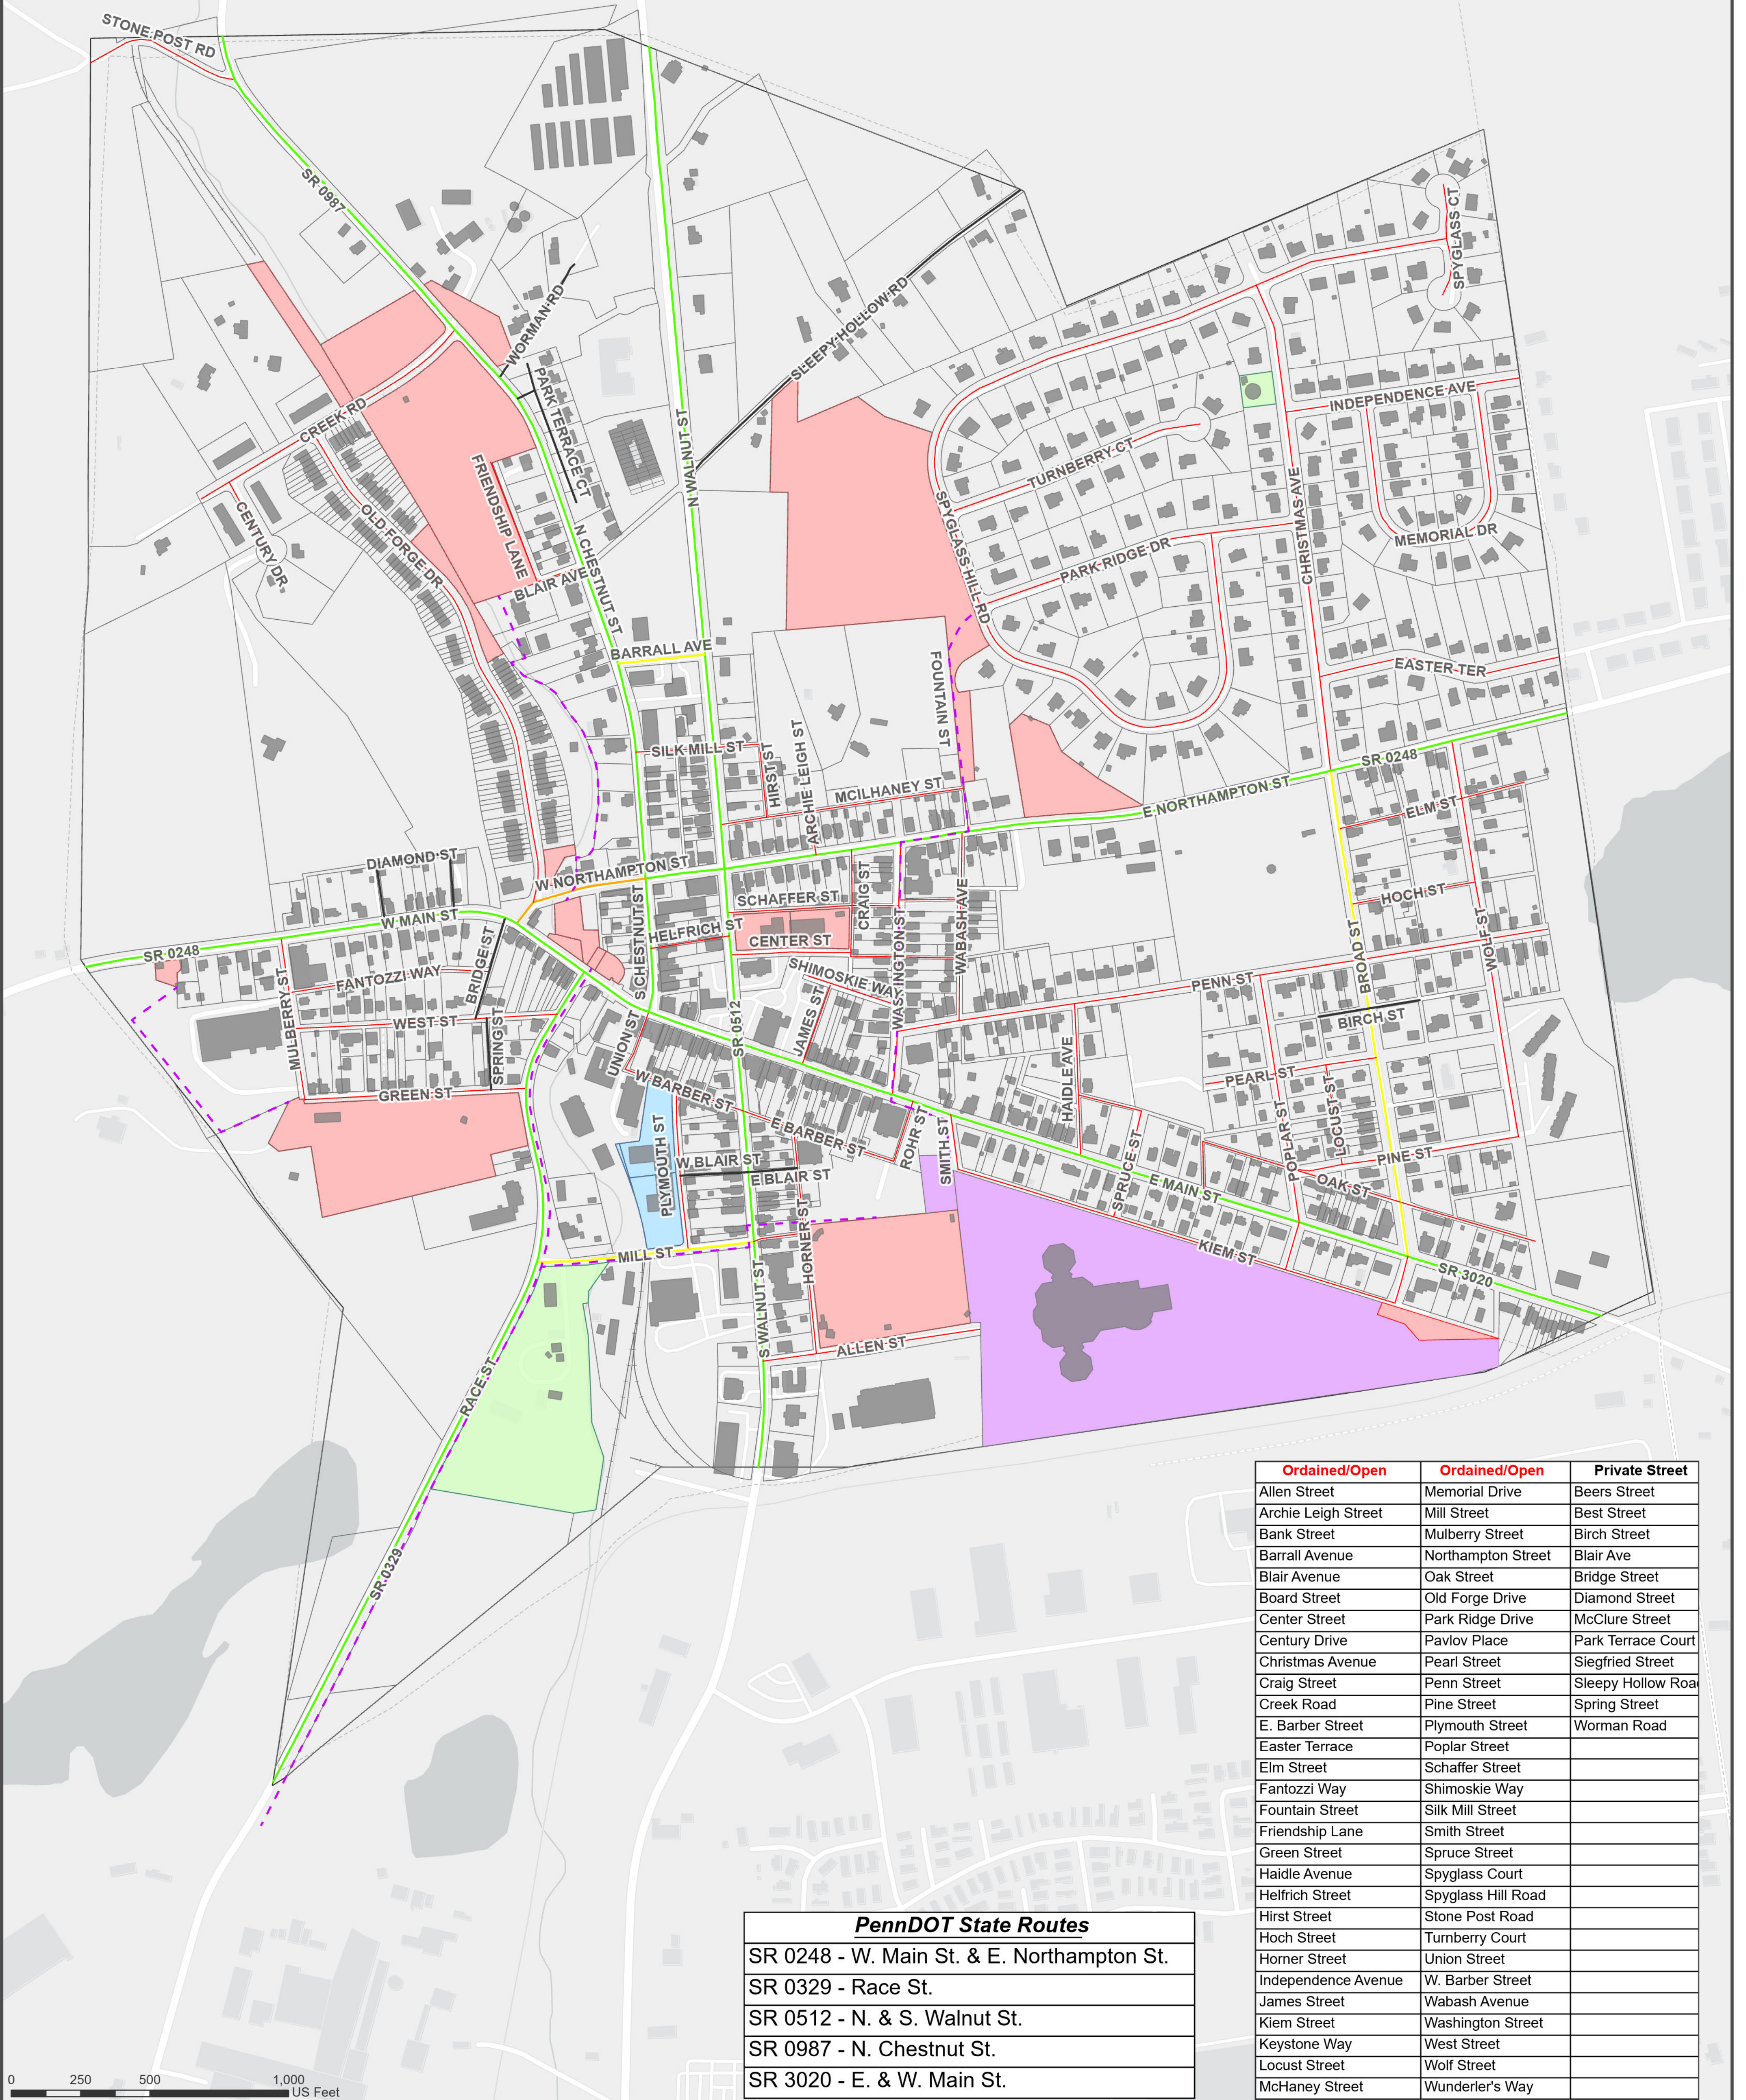

Borough of Bath

<i>PennDOT State Routes</i>	
SR 0248	- W. Main St. & E. Northampton St.
SR 0329	- Race St.
SR 0512	- N. & S. Walnut St.
SR 0987	- N. Chestnut St.
SR 3020	- E. & W. Main St.

Ordained/Open	Ordained/Open	Private Street
Allen Street	Memorial Drive	Beers Street
Archie Leigh Street	Mill Street	Best Street
Bank Street	Mulberry Street	Birch Street
Barrall Avenue	Northampton Street	Blair Ave
Blair Avenue	Oak Street	Bridge Street
Board Street	Old Forge Drive	Diamond Street
Center Street	Park Ridge Drive	McClure Street
Century Drive	Pavlov Place	Park Terrace Court
Christmas Avenue	Pearl Street	Siegfried Street
Craig Street	Penn Street	Sleepy Hollow Road
Creek Road	Pine Street	Spring Street
E. Barber Street	Plymouth Street	Worman Road
Easter Terrace	Poplar Street	
Elm Street	Schaffer Street	
Fantozzi Way	Shimoskie Way	
Fountain Street	Silk Mill Street	
Friendship Lane	Smith Street	
Green Street	Spruce Street	
Haide Avenue	Spyglass Court	
Helfrich Street	Spyglass Hill Road	
Hirst Street	Stone Post Road	
Hoch Street	Turnberry Court	
Horner Street	Union Street	
Independence Avenue	W. Barber Street	
James Street	Wabash Avenue	
Kiem Street	Washington Street	
Keystone Way	West Street	
Locust Street	Wolf Street	
McHaney Street	Wunderler's Way	

OFFICIAL MAP OF BOROUGH OF BATH NORTHAMPTON COUNTY, PA

Arterial Road - All PennDOT State Routes	Bath Boro Authority Properties
Collector Street - Barrall Ave, Broad St & Mill St	Northampton School District
Collector Street to become Arterial Road per PennDOT State Route	Northampton County Housing Authority Owned Properties
Local Street	
Private Street	
Proposed Walking Trail	
Building Footprints	
Boro Owned Properties	
Parcels	
Municipal Boundary	