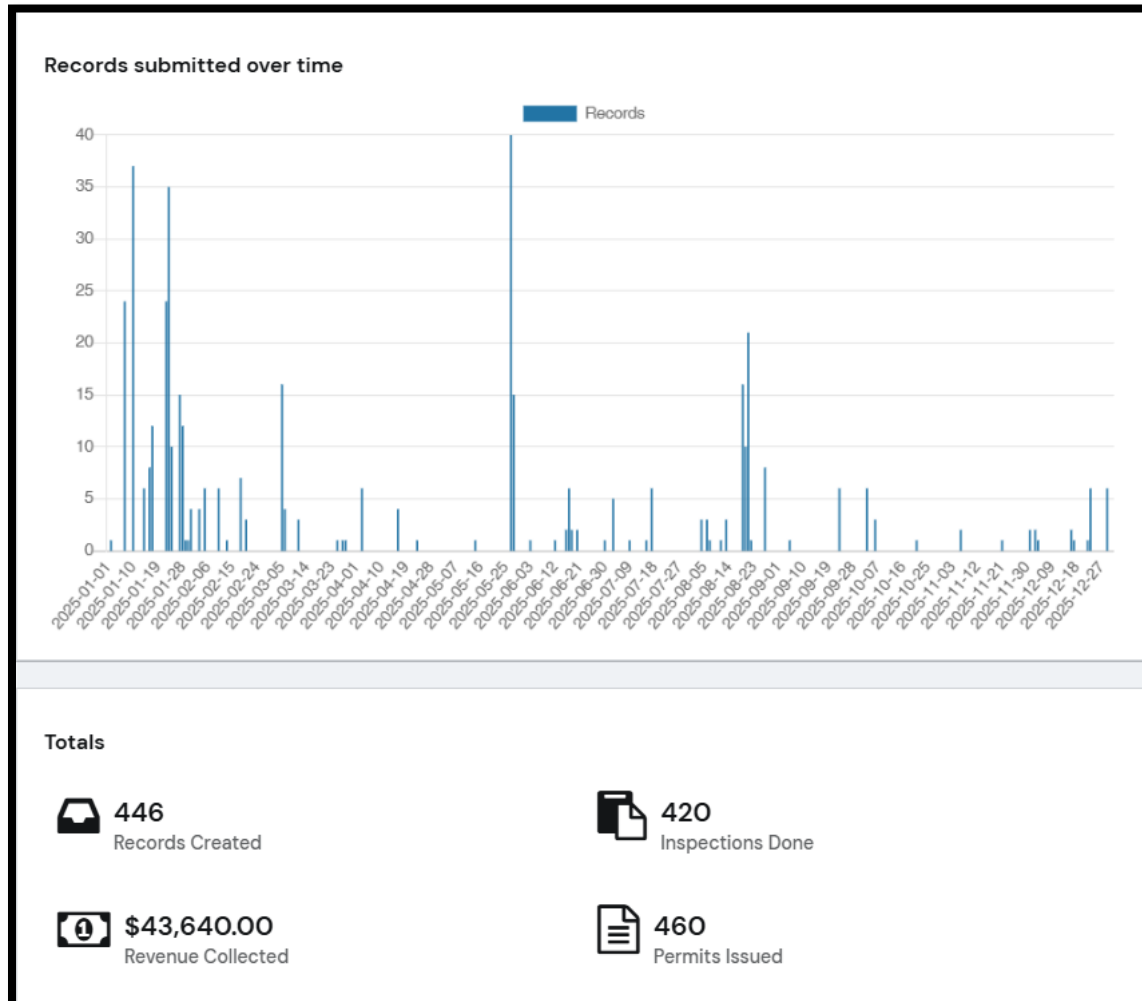

REPORT YEAR (JAN 1 – DEC 31) - 2025

OPENGOV SYSTEM STATISTICS – RENTAL LICENSING & INSPECTION DEPARTMENT