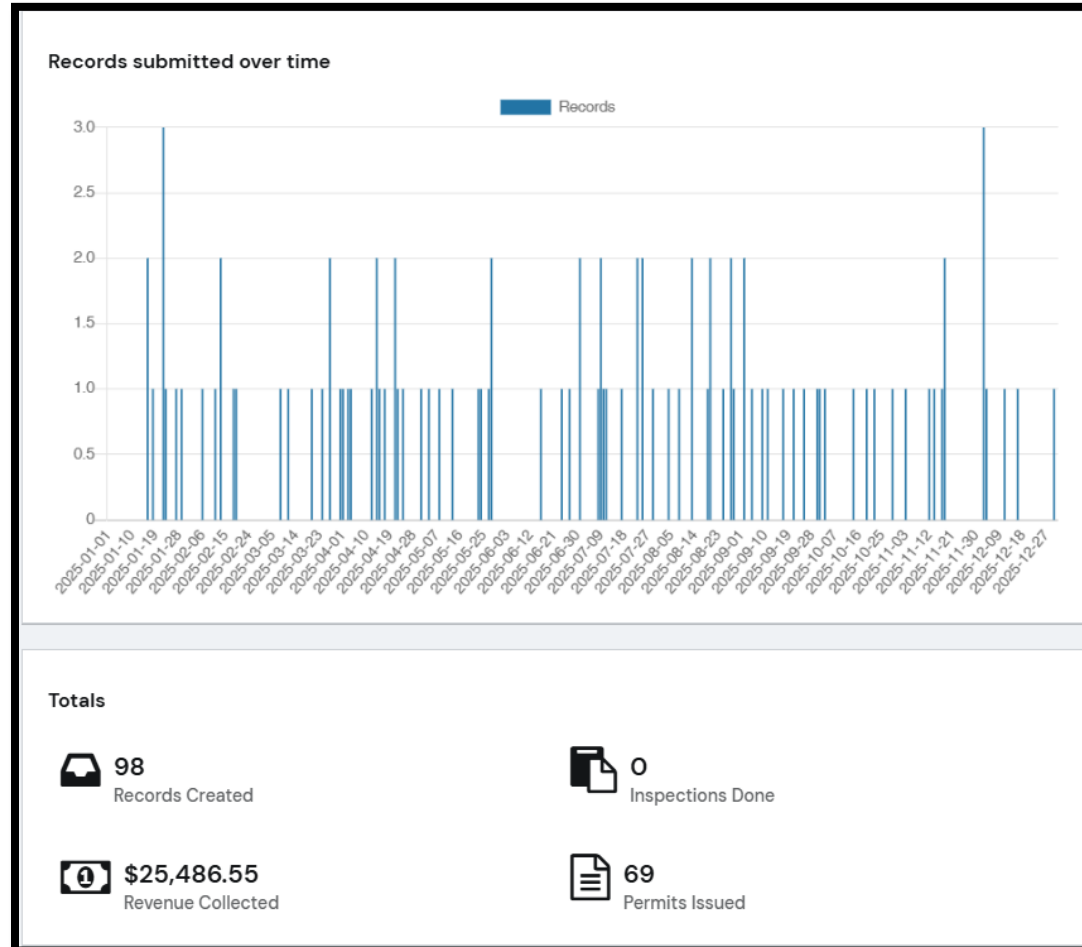

REPORT YEAR (JAN 1 – DEC 31) - 2025

OPENGOV SYSTEM STATISTICS – TOTAL RECORDS/ALL DEPARTMENTS

REPORT YEAR (JAN 1 – DEC 31) - 2025

OPENGOV SYSTEM STATISTICS – PLANNING & ZONING DEPARTMENT

REPORT YEAR (JAN 1 – DEC 31) - 2025