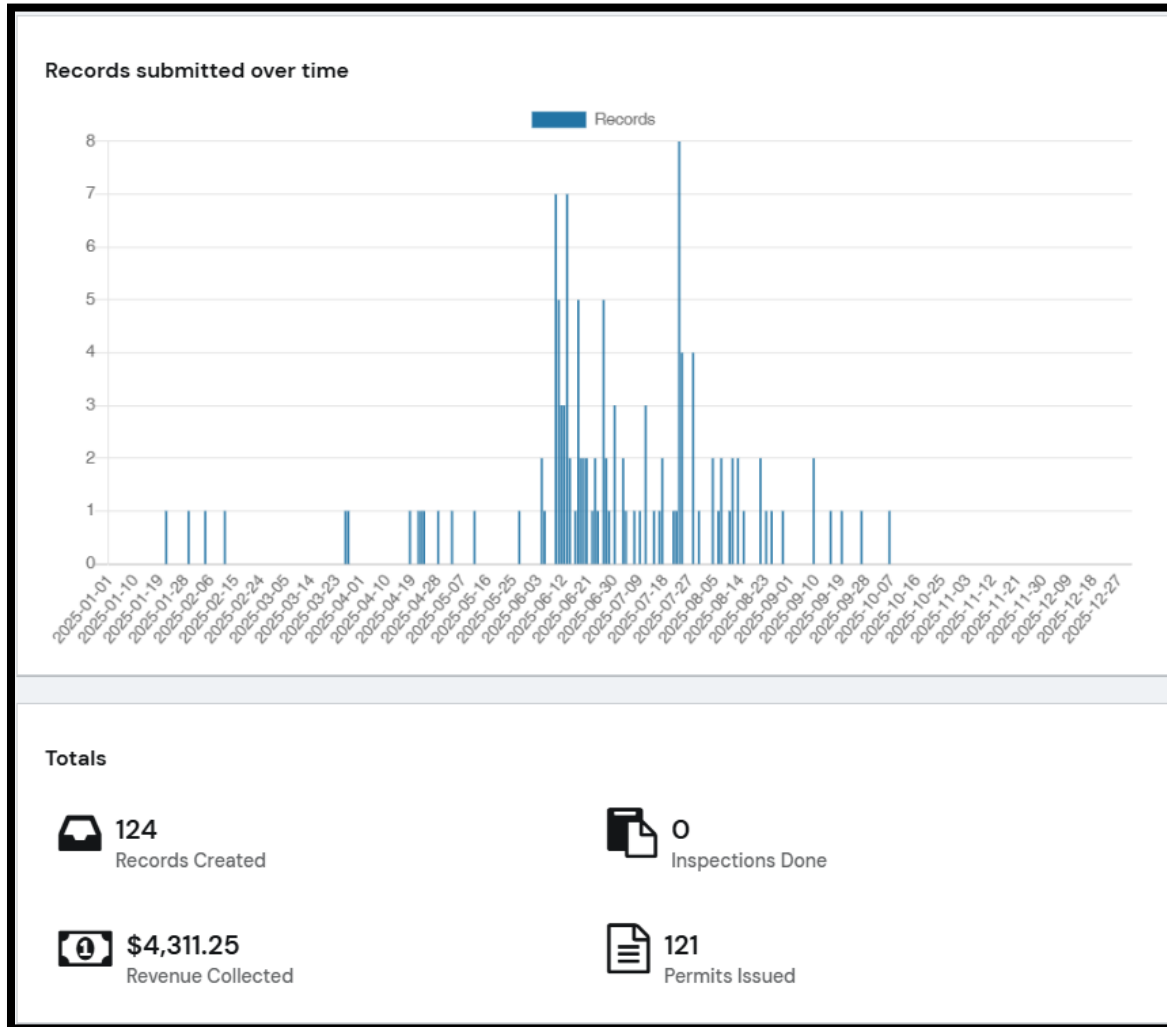

OPENGOV SYSTEM STATISTICS – PUBLIC WORKS DEPARTMENT

REPORT YEAR (JAN 1 – DEC 31) - 2025

OPENGOV SYSTEM STATISTICS – RENTAL LICENSING & INSPECTION DEPARTMENT

REPORT YEAR (JAN 1 – DEC 31) - 2025

OPENGOV SYSTEM STATISTICS – CLERK & LICENSING DEPARTMENT