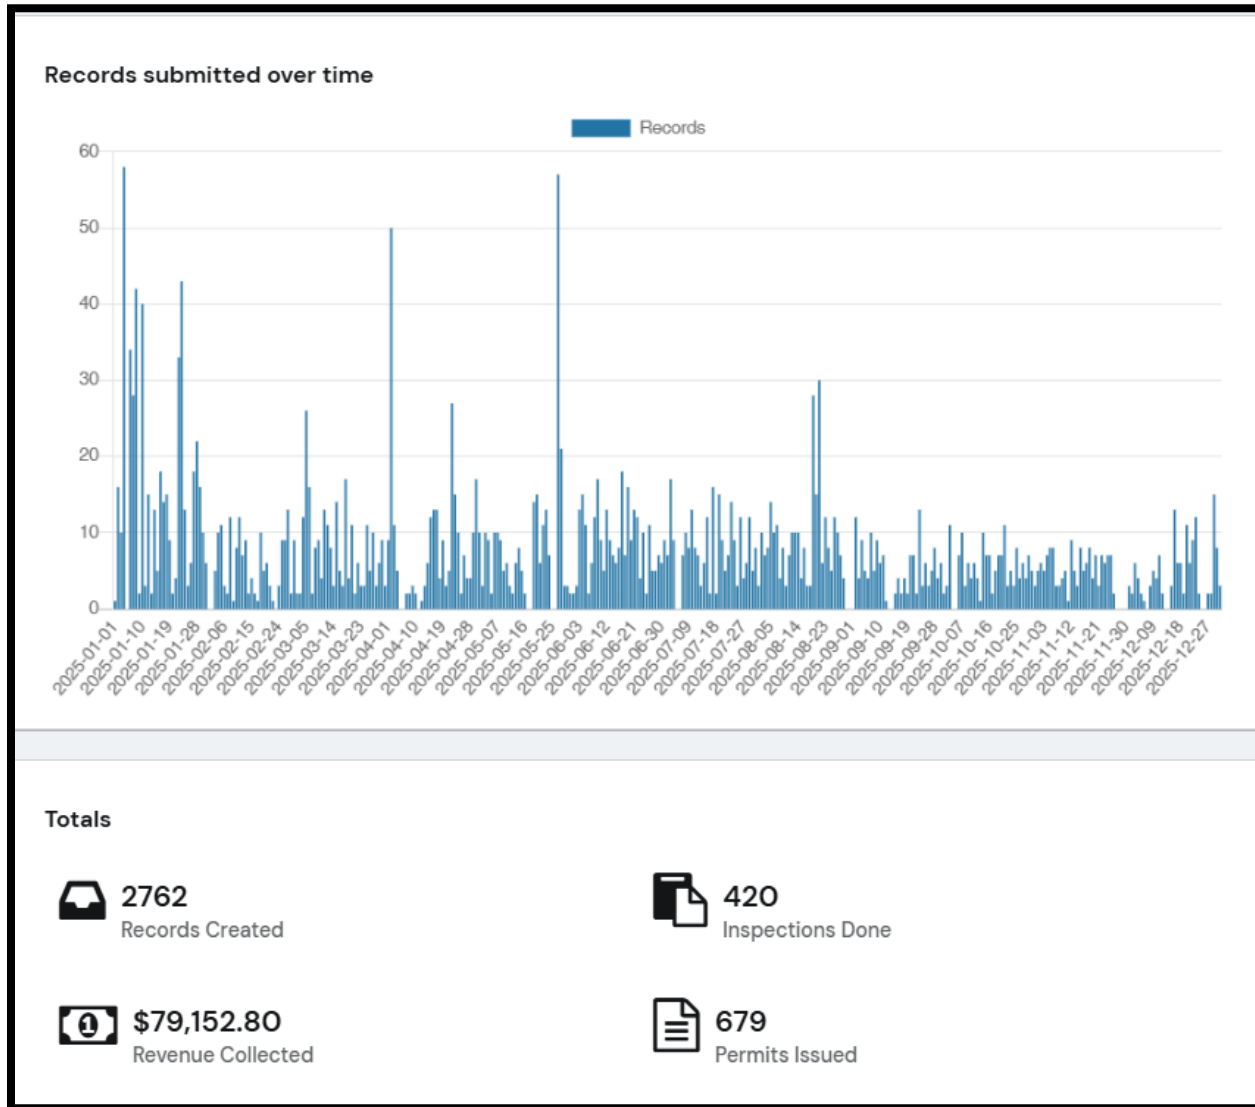

REPORT YEAR (JAN 1 – DEC 31) - 2025

OPENGOV SYSTEM STATISTICS – TOTAL RECORDS/ALL DEPARTMENTS

REPORT YEAR (JAN 1 – DEC 31) - 2025

OPENGOV SYSTEM STATISTICS – PLANNING & ZONING DEPARTMENT

REPORT YEAR (JAN 1 – DEC 31) - 2025