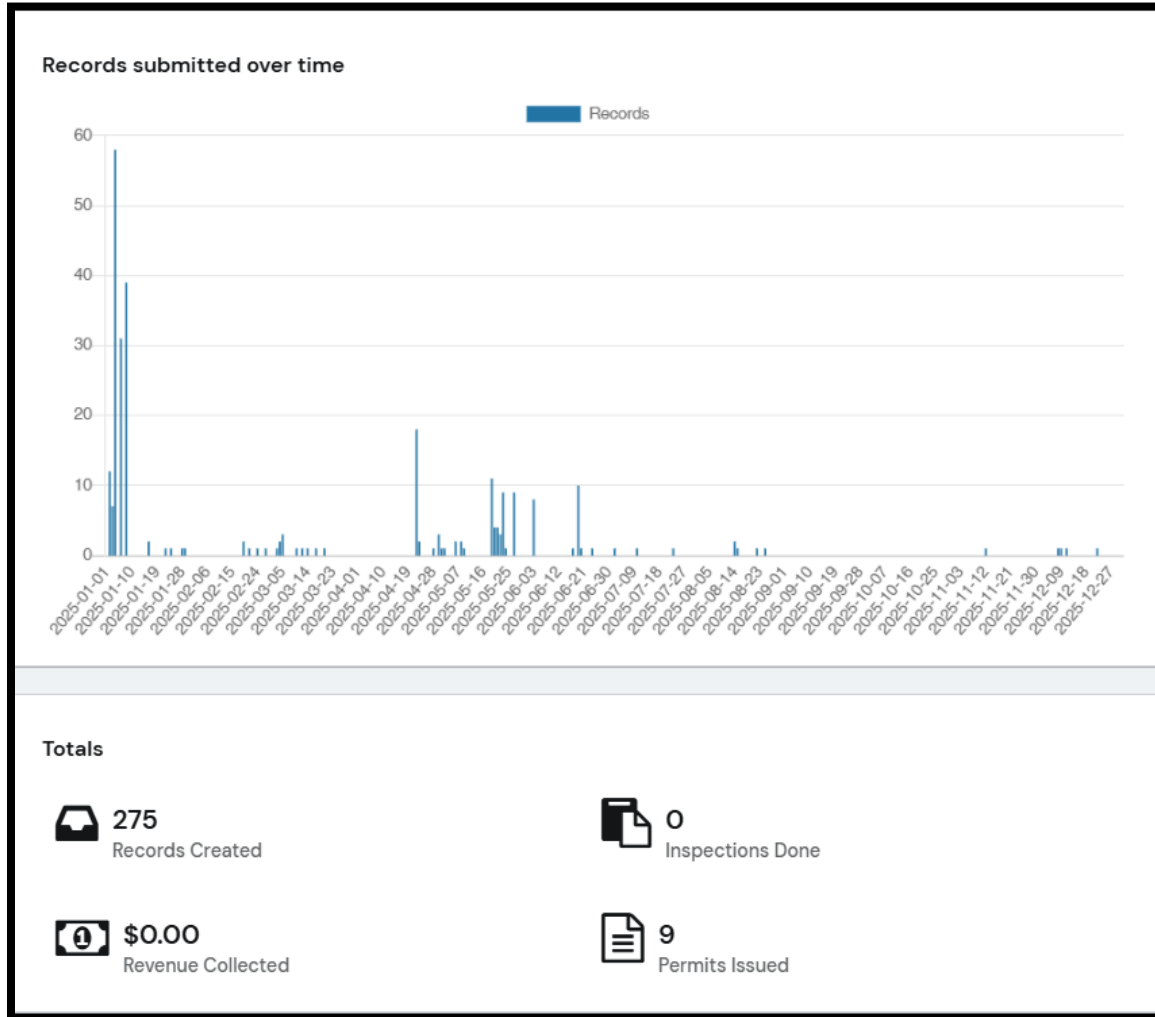

REPORT YEAR (JAN 1 – DEC 31) - 2025

OPENGOV SYSTEM STATISTICS – PUBLIC WORKS DEPARTMENT