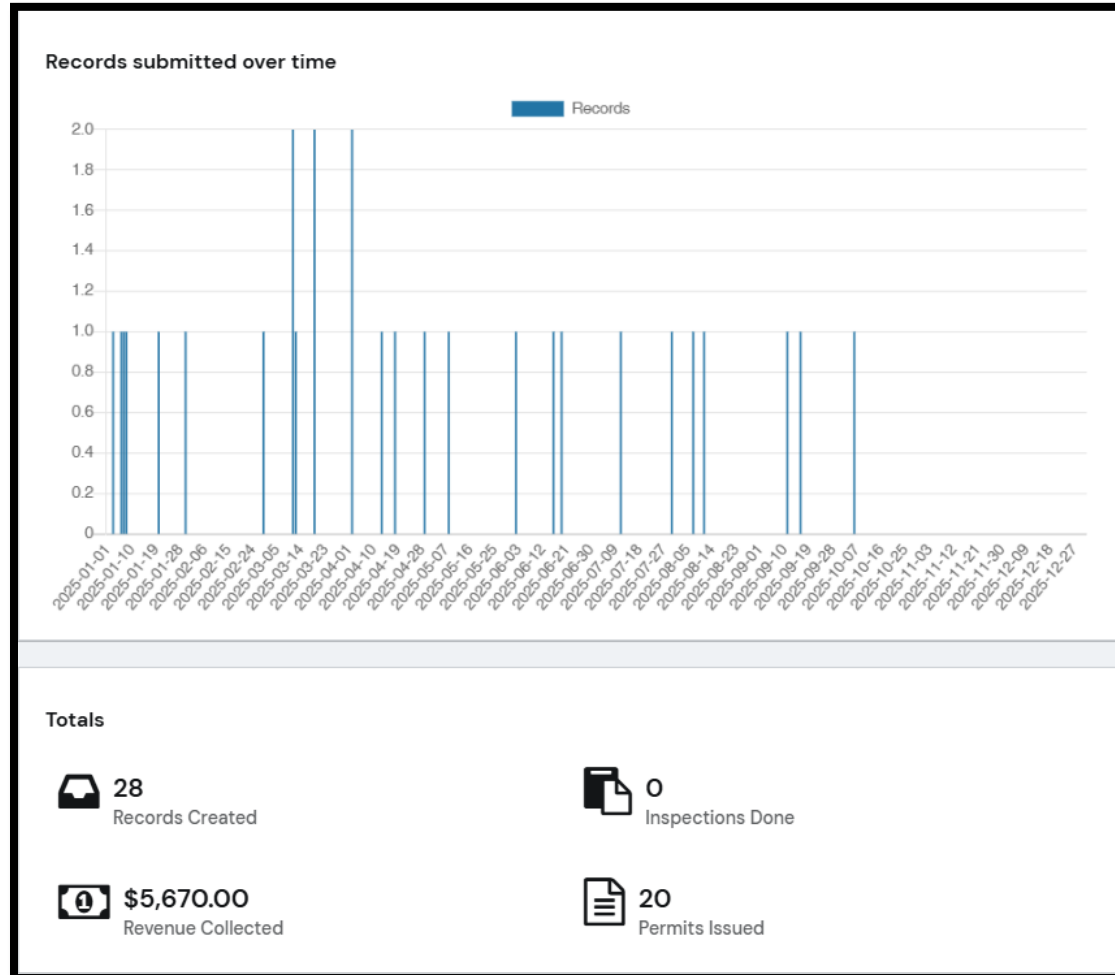

REPORT YEAR (JAN 1 – DEC 31) - 2025

OPENGOV SYSTEM STATISTICS – PARKS & RECREATION DEPARTMENT